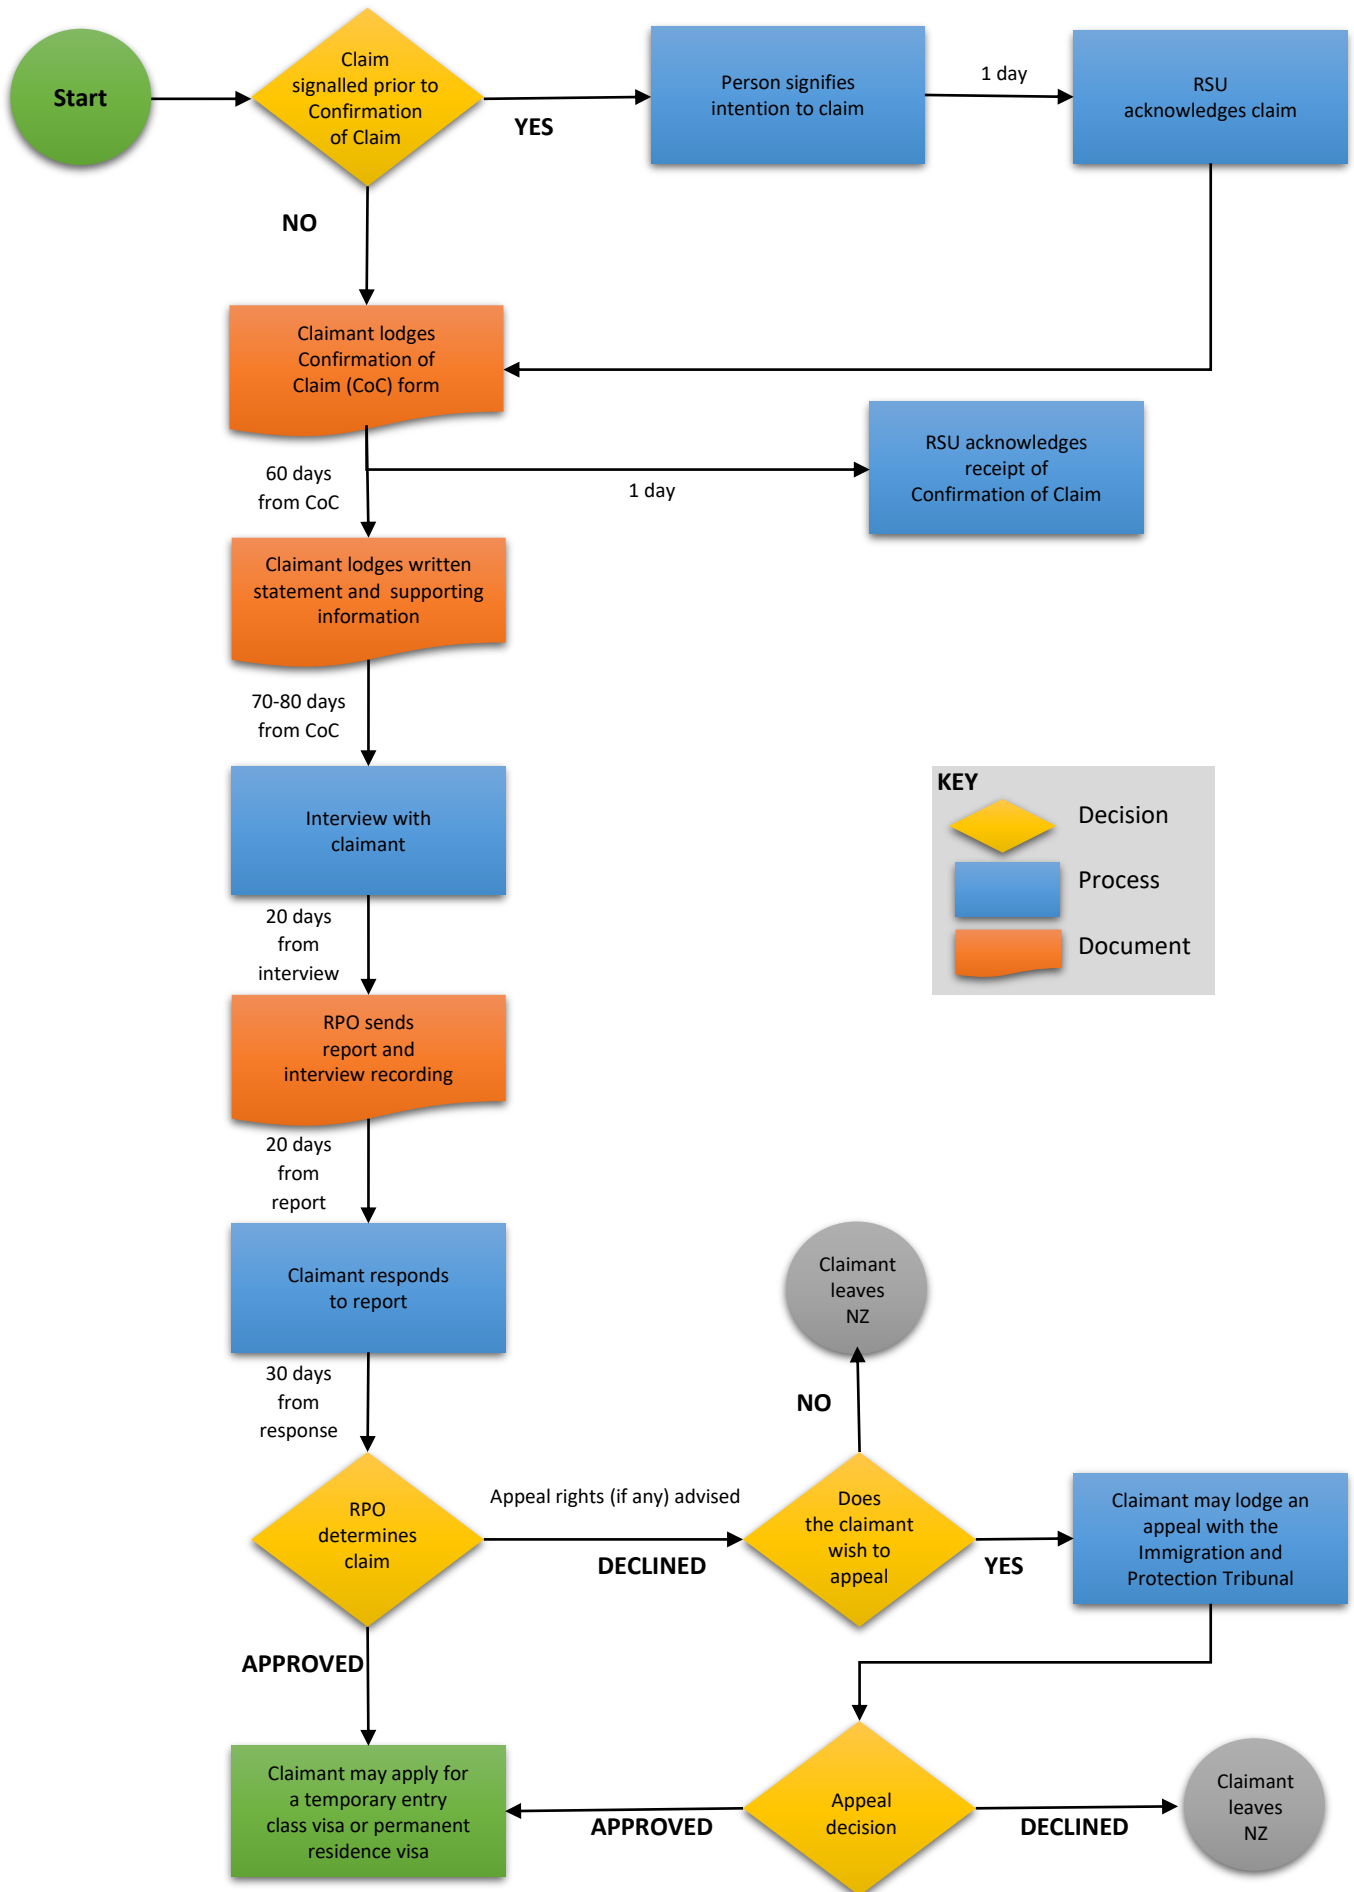

## Refugee and Protection Claim Process Map and Timeline

Days = Working Days (e.g. 5 days = one week)