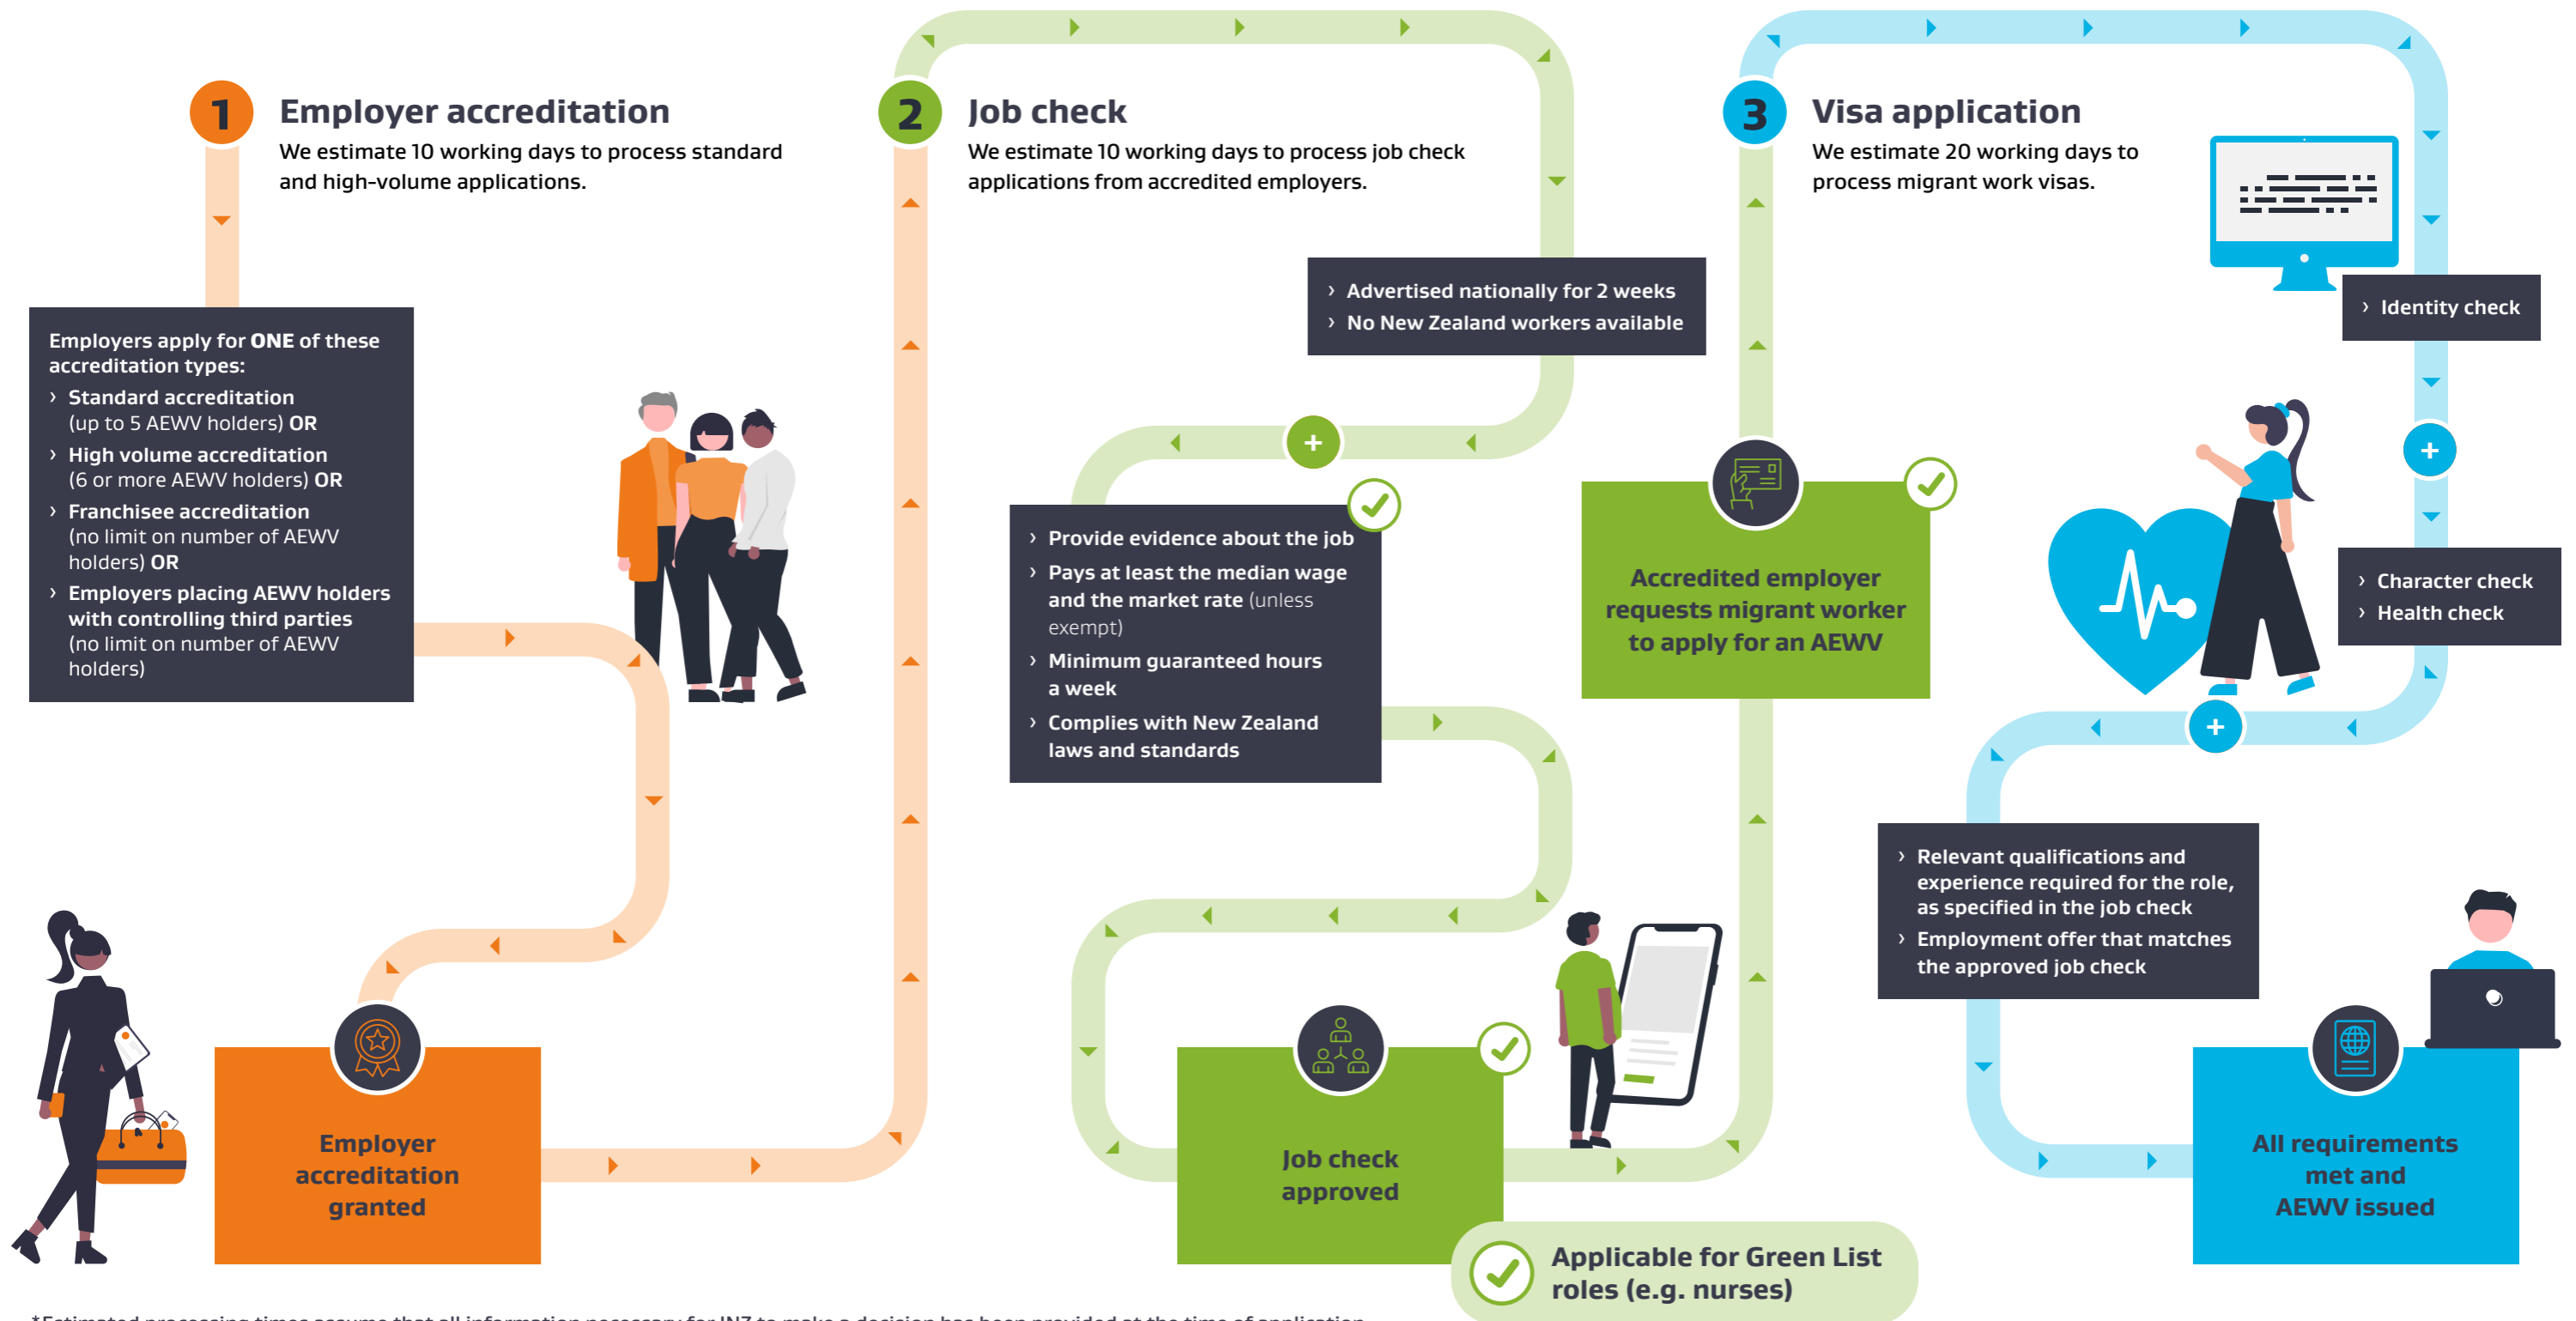

Accredited Employer Work Visa (AEWV) process

*Estimated processing times assume that all information necessary for INZ to make a decision has been provided at the time of application.