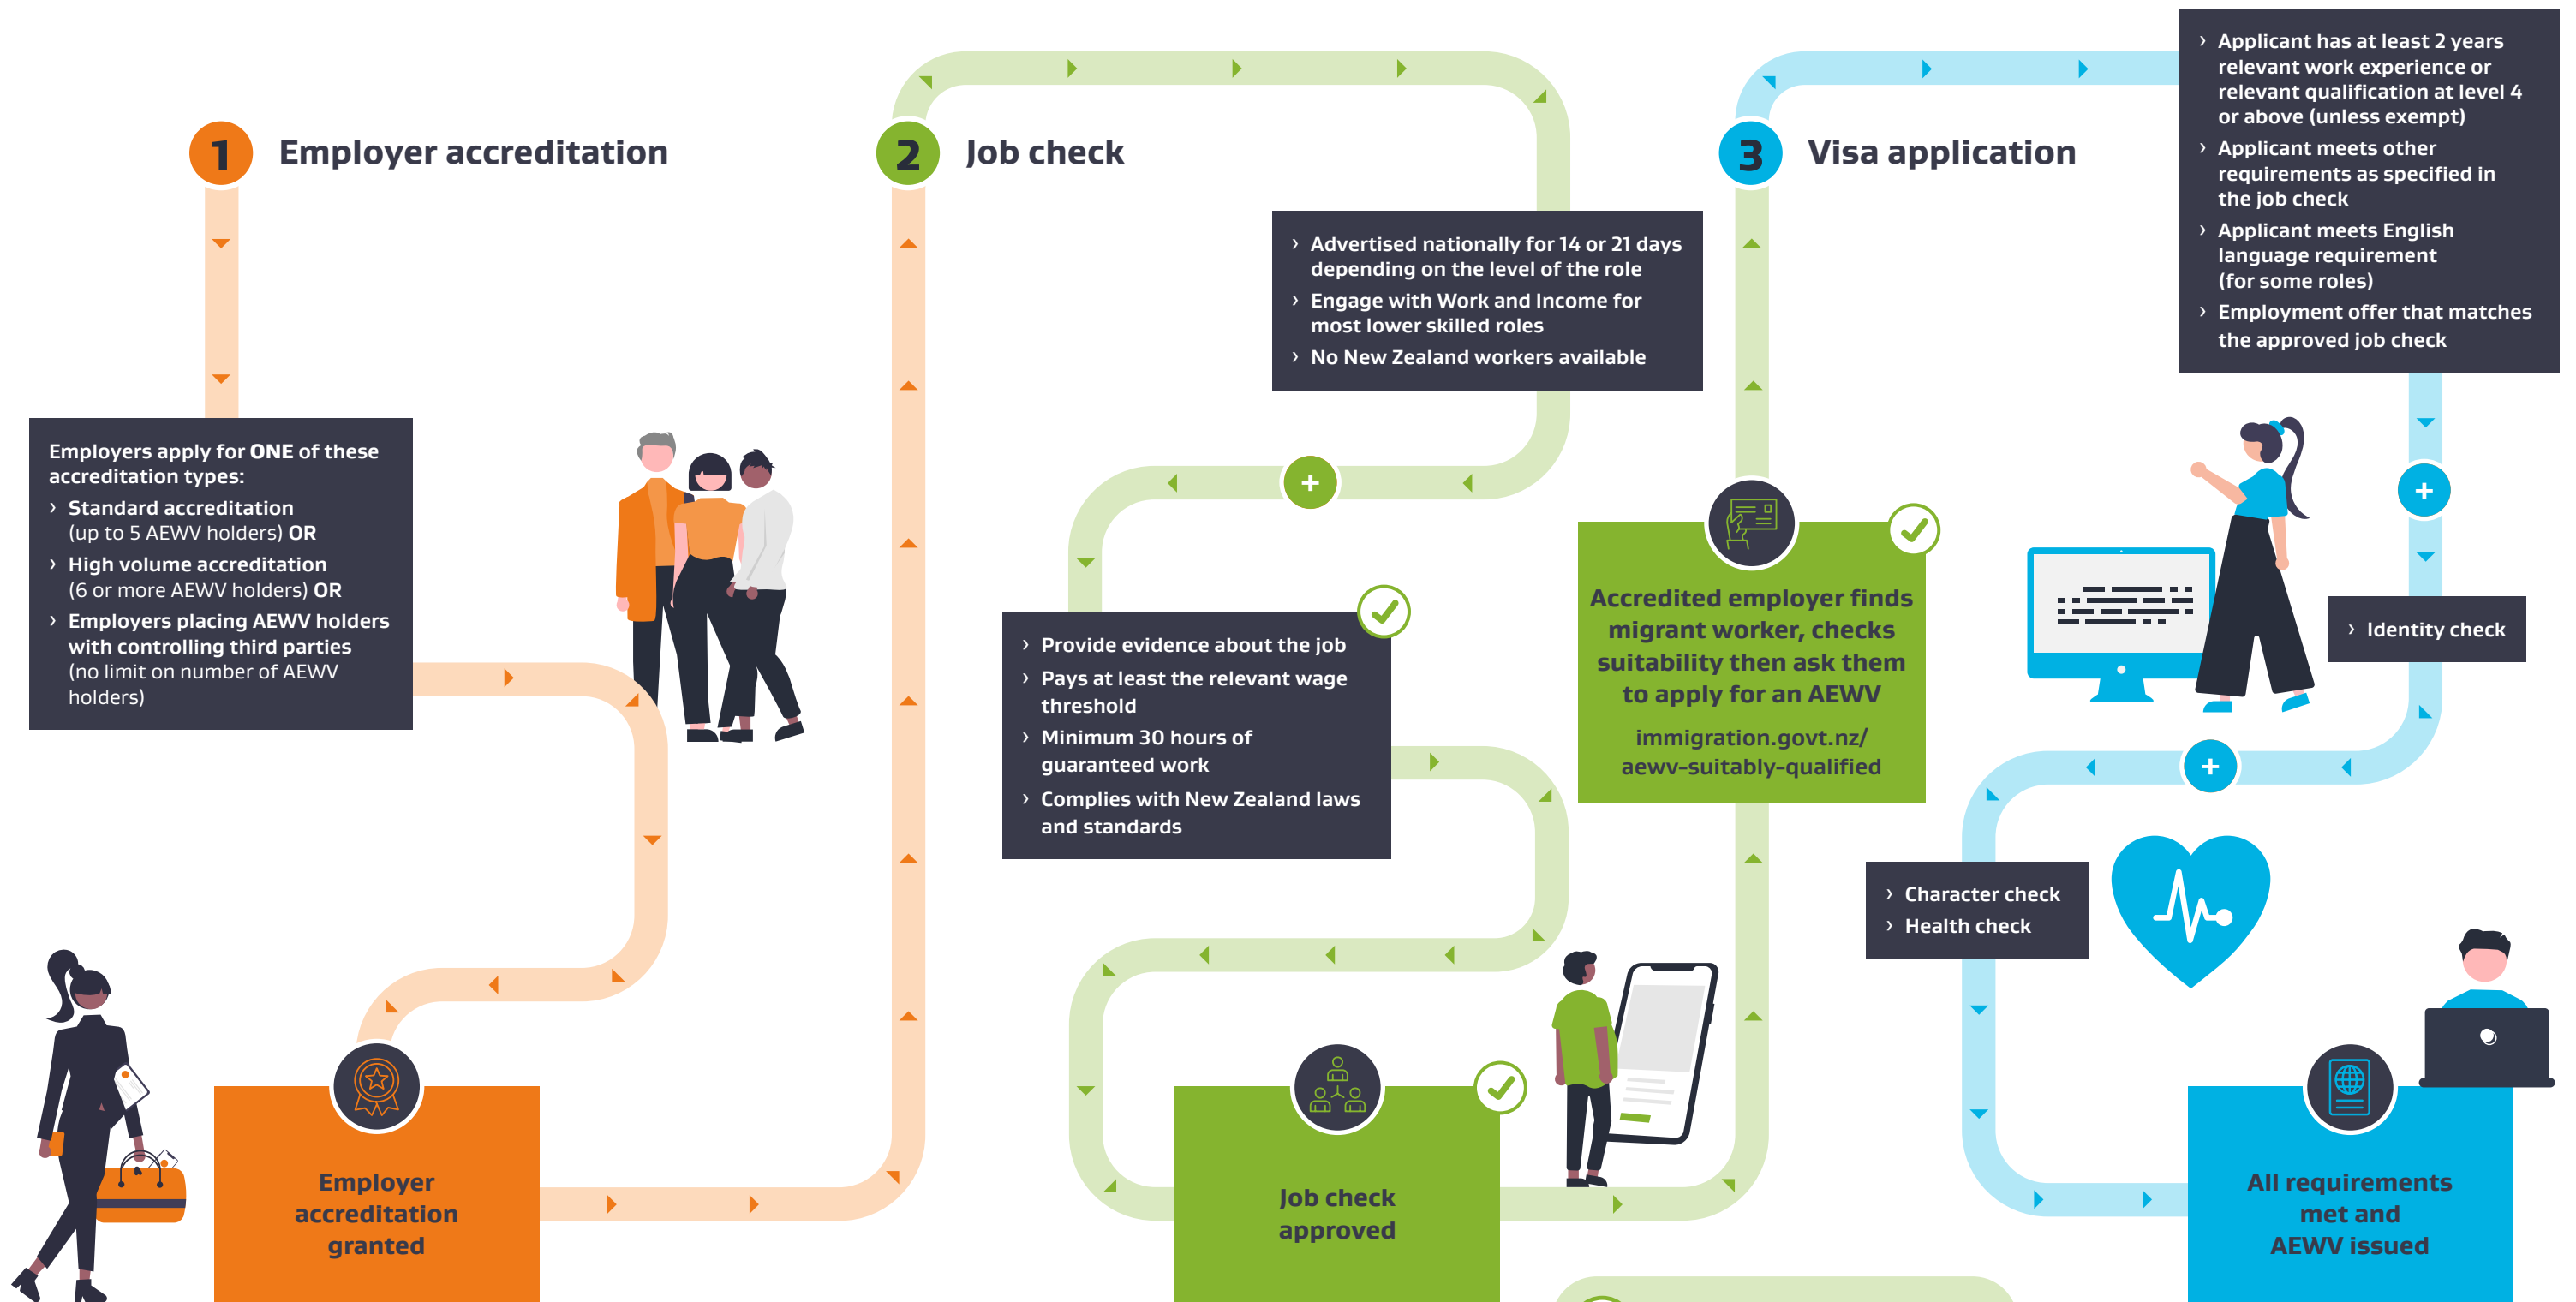

# Accredited Employer Work Visa (AEWV) process

\*For current processing wait times, please visit [immigration.govt.nz/work-visa-wait-times](https://immigration.govt.nz/work-visa-wait-times)

**Applicable for Green List roles (e.g. nurses)**  
No need to advertise if job meets Green List role requirements